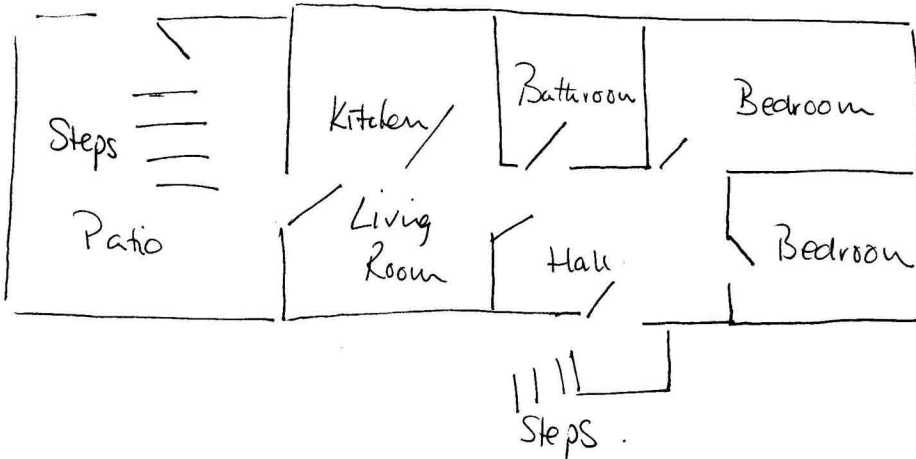

Mersley Farm

Self-Catering Barns & Cottages

Barn Cottage

This property is on one level with a kitchen/dining area and a small hallway with a bathroom and 2 bedrooms leading from it.

There is an enclosed patio area at the front of the cottage and this is accessed down 4 steps from the car parking area.

There is also a side door opening into the hallway and there are 4 steps up to this door.

Jenny Boswell, Mersley Farm, Newchurch, Isle of Wight, PO36 0NR

Tel: 01983 865213 Fax: 01983 862294

www.mersleyfarm.co.uk www.thegarlicfarm.co.uk